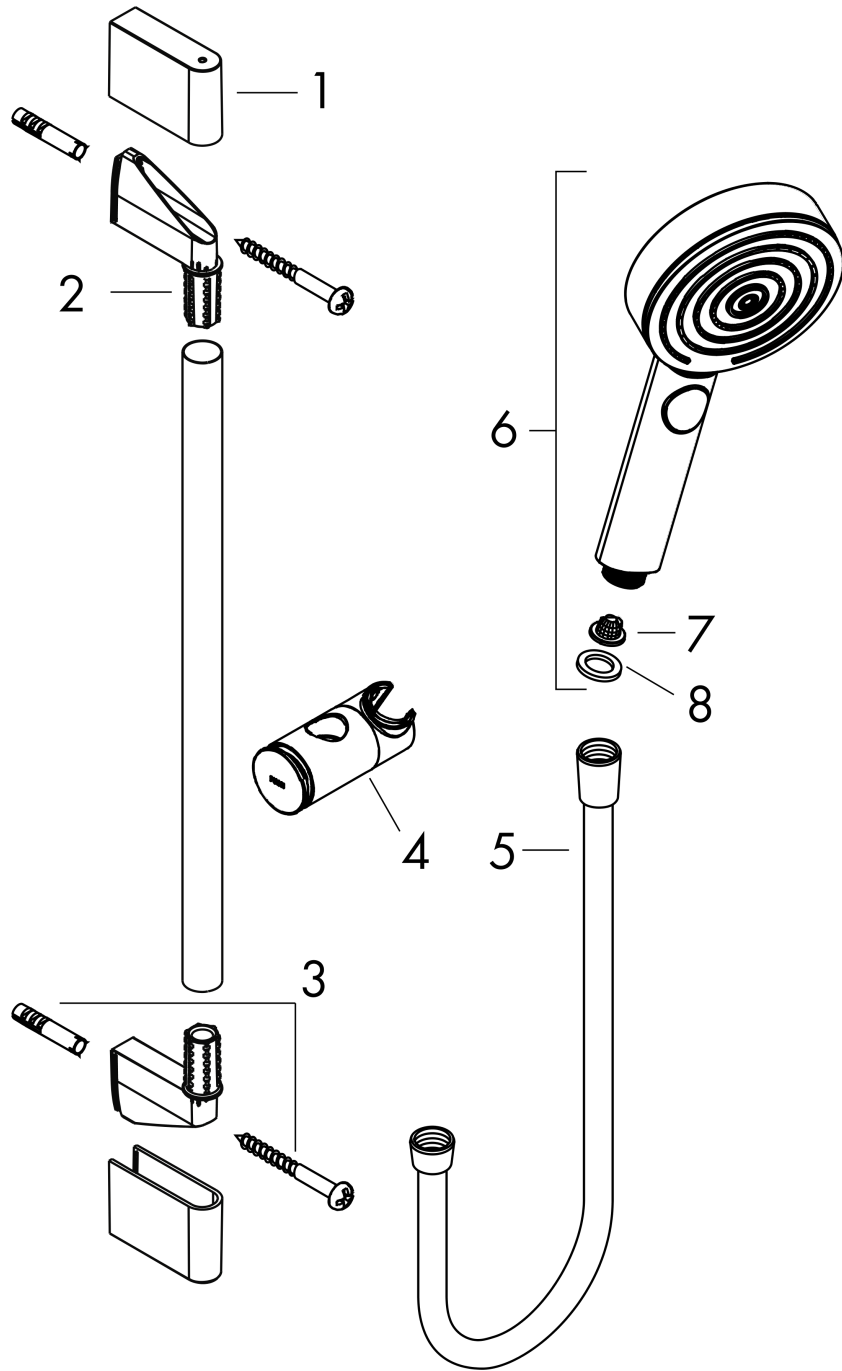

#### product features

- consists of: hand shower, slider, shower bar, shower hose
- shower head size: 105 mm
- spray type: PowderRain, IntenseRain, Massage spray
- convenient diversion via Select button
- maximum flow rate at 3 bar: 8,2 l/min
- minimum flow pressure: 1,2 bar
- wall supports of plastic
- stand pipe length: 669 mm
- shower bar diameter: 22 mm
- profile stand pipe: round
- drilling distance 625 mm
- height-adjustable slider with locking push-button slider

### Scale drawing

**Pulsify Select S**  
**Shower set 105 3jet Relaxation EcoSmart with shower bar 65 cm**  
 Surfaces: **Matt Black**    Article Number: **24161670**

### Flowchart

The consumption was measured in combination with the appropriate fittings (thermostat/mixer/in-wall valve) to reflect actual application in practice.

**Pulsify Select S**  
**Shower set 105 3jet Relaxation EcoSmart with shower bar 65 cm**  
 Surfaces: **Matt Black**    Article Number: **24161670**

## Exploded Drawing

Year of production: >06/21

**Pulsify Select S**  
**Shower set 105 3jet Relaxation EcoSmart with shower bar 65 cm**  
 Surfaces: **Matt Black**    Article Number: **24161670**