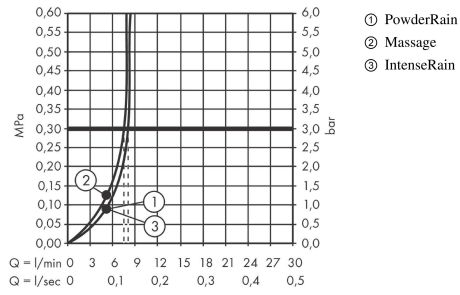

Pulsify Select S
Shower set 105 3jet Relaxation EcoSmart with shower bar 65 cm
Surfaces: **Matt Black**   Article Number: **24161670**

Flowchart

The consumption was measured in combination with the appropriate fittings (thermostat/mixer/in-wall valve) to reflect actual application in practice.