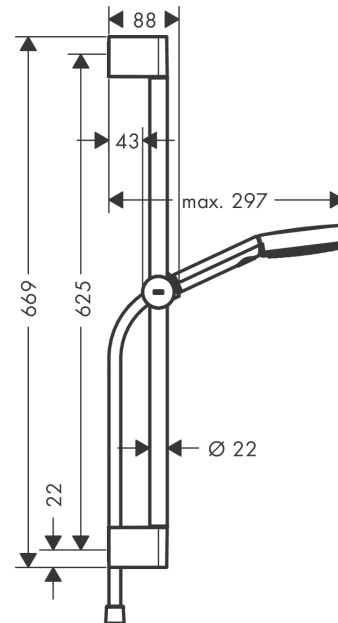

#### product features

- consists of: hand shower, slider, shower bar, shower hose
- shower head size: 105 mm
- spray type: PowderRain, IntenseRain, Massage spray
- convenient diversion via Select button
- maximum flow rate at 3 bar: 8,2 l/min
- minimum flow pressure: 1,2 bar
- wall supports of plastic
- stand pipe length: 669 mm
- shower bar diameter: 22 mm
- profile stand pipe: round
- drilling distance 625 mm
- height-adjustable slider with locking push-button slider

### Scale drawing

**Pulsify Select S**  
**Shower set 105 3jet Relaxation EcoSmart with shower bar 65 cm**  
 Surfaces: **Matt Black**    Article Number: **24161670**

### Flowchart

The consumption was measured in combination with the appropriate fittings (thermostat/mixer/in-wall valve) to reflect actual application in practice.

**Pulsify Select S**  
**Shower set 105 3jet Relaxation EcoSmart with shower bar 65 cm**  
 Surfaces: **Matt Black**    Article Number: **24161670**

### Spare part list

Year of production: >06/21

Pos.	Description	Article Number	Price	PU
1	cover	95217670	-	1
2	wall support	95218000	-	1
3	mounting set	96179000	-	1
4	support, assy	93517670	-	1
5	shower hose Isiflex'B 1,60 m	28276670	-	1
6	-	24111670	-	1
7	filter	92672000	-	1
8	seal	98058000	-	1
a	tile-matching-disk 7 mm	97450000	-	1